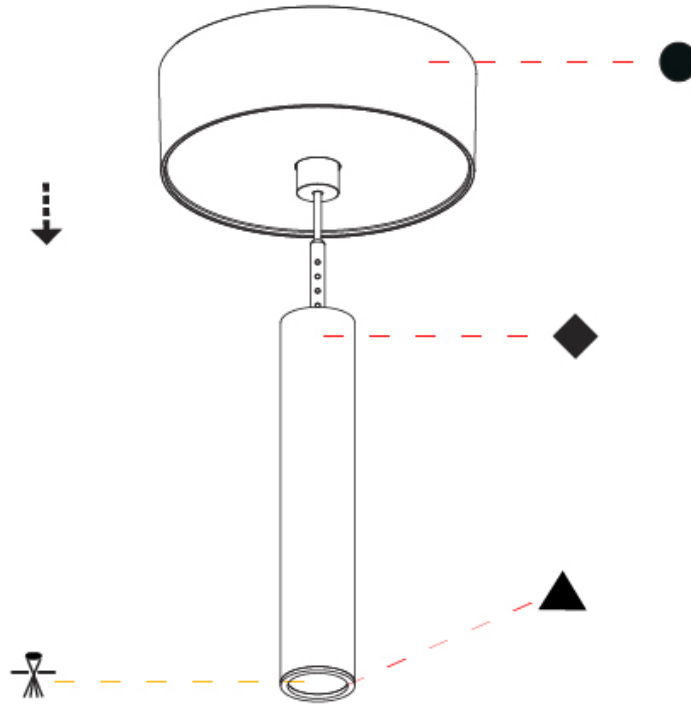

Shape: Cylinder
 Diameter (mm): 28
 Diameter (in): 1 1/8
 Height (mm): 450
 Height (in): 17 11/16
 Max. Overall Height (mm): 2450
 Max. Overall Height (in): 96 7/16
 Light Distribution: Downlight
 Weight (kg): 0.504
 Weight (lbs): 1.11
 Fixture Finish: [SSR / BKV / CWI / CRY / HAB / UFT / ITA / RUA / FTG / MYG / LOD / PUS / FRO / FUP / KIA / POP / BLS / SPG / MEY / GOH / GUM / CHC / COM / ABZ / JAG / OBR / MOS / ROR](#)
 Fixture Material: Aluminum
 Cable Details: [2000mm or 4000mm Black Cable](#)

Shape: Cylinder
 Diameter (mm): 28
 Diameter (in): 1 1/8
 Height (mm): 150
 Height (in): 11 13/16
 Max. Overall Height (mm): 2150
 Max. Overall Height (in): 84 5/8
 Light Distribution: Downlight
 Weight (kg): 0.422
 Weight (lbs): 0.93
 Diffuser: Shine Ring - Opal / Yellow / Orange / Red / Blue / Green
 Fixture Finish: SSR / BKV / CWI / CRY / HAB / UFT / ITA / RUA / FTG / MYG / LOD / PUS / FRO / FUP / KIA / POP / BLS / SPG / MEY / GOH / GUM / CHC / COM / ABZ / JAG / OBR / MOS / ROR
 Fixture Material: Aluminum
 Cable Details: 2000mm or 4000mm Cable - Color 01 to 10

OPTICAL

Optic°: 24 / 32 / 58

RATINGS AND CERTIFICATIONS

Certified By: Certified for North American Standards
 IP rating: IP20

HANGOVER PLUG SHINE MONOPOINT SURFACE CANOPY SUSPENSION

A30847-

PROJECT
TYPE
SPECIFIER
QUANTITY
DATE